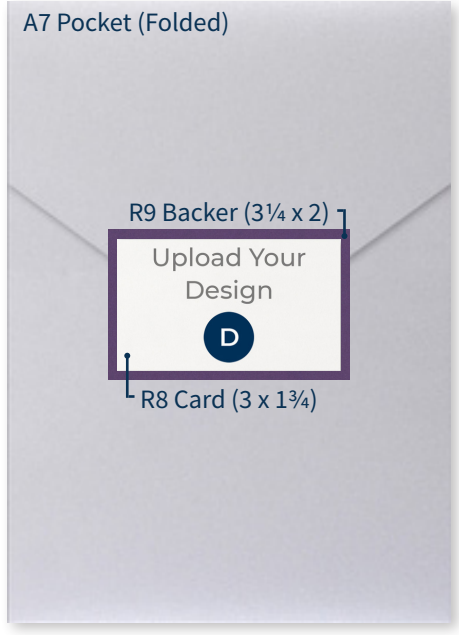

A7 Classic Pockets
(5 x 7 Folded)

Designer Tips

- 6 glue dots and one tissue are included per pocket.
- R4 and R5 Flat Cards are sized for layering in the A7 pocket.
- A7 Flat Cards do not fit in the A7 pocket.
- Pockets are not available personalized.

A9 Classic Pockets
(5⁵/₈ x 8⁵/₈ Folded)

R9 Backer (3¹/₄ x 2)

Designer Tips

- Center panel of pocket fits a printed A9 Flat Card.
- 6 glue dots and one tissue included per pocket.
- Pockets not available personalized.
- A9 belly bands do not fit around A9 pockets; they do fit around A9 flat cards and folded cards.