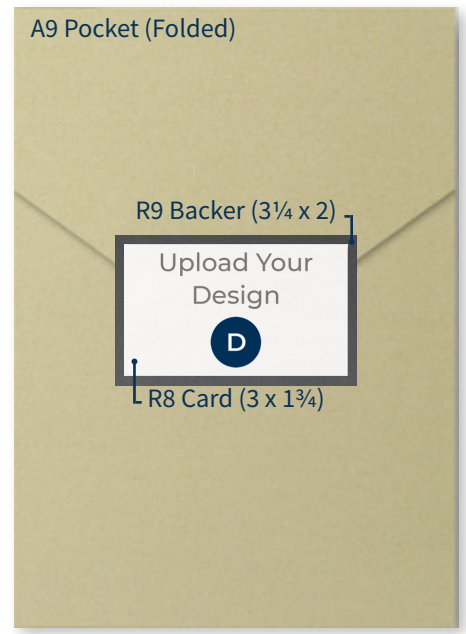

A7 Classic Pockets
(5 x 7 Folded)

Designer Tips

- 6 glue dots and one tissue are included per pocket.
- R4 and R5 Flat Cards are sized for layering in the A7 pocket.
- A7 Flat Cards do not fit in the A7 pocket.
- Pockets are not available personalized.

A9 Classic Pockets
(5⁵/₈ x 8⁵/₈ Folded)

R9 Backer (3¹/₄ x 2)

Designer Tips

- Center panel of pocket fits a printed A9 Flat Card.
- 6 glue dots and one tissue included per pocket.
- Pockets not available personalized.
- A9 belly bands do not fit around A9 pockets; they do fit around A9 flat cards and folded cards.