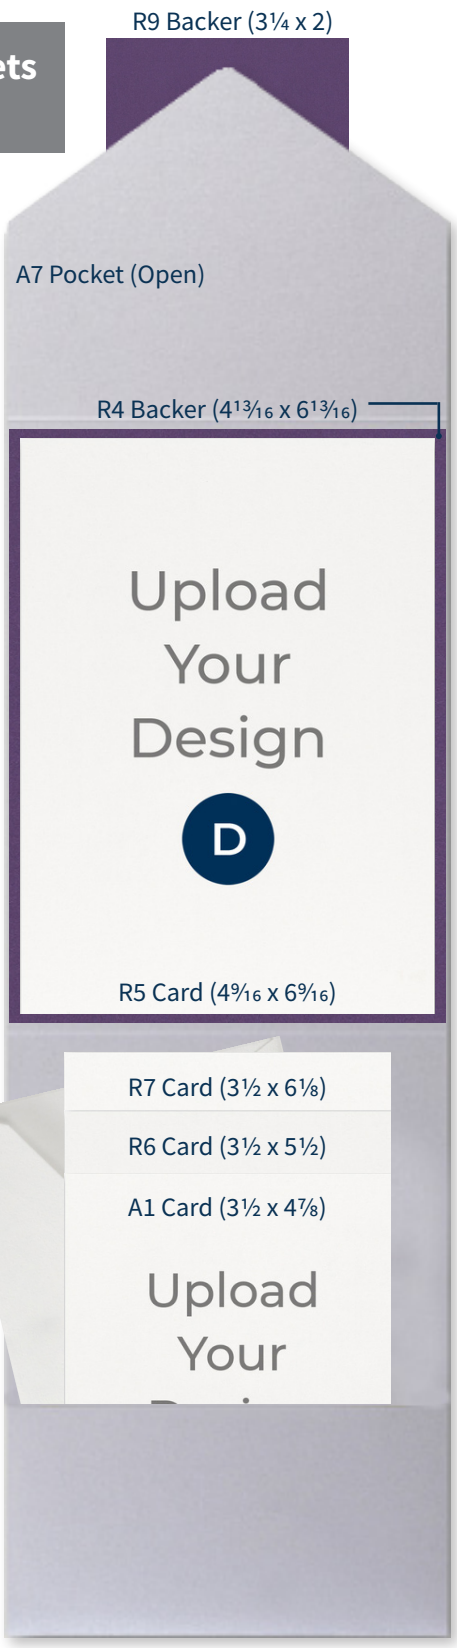

A7 Classic Pockets
(5 x 7 Folded)

Designer Tips

- 6 glue dots and one tissue are included per pocket.
- R4 and R5 Flat Cards are sized for layering in the A7 pocket.
- A7 Flat Cards do not fit in the A7 pocket.
- Pockets are not available personalized.

A9 Classic Pockets
(5⁵/₈ x 8⁵/₈ Folded)

R9 Backer (3¹/₄ x 2)

Designer Tips

- Center panel of pocket fits a printed A9 Flat Card.
- 6 glue dots and one tissue included per pocket.
- Pockets not available personalized.
- A9 belly bands do not fit around A9 pockets; they do fit around A9 flat cards and folded cards.